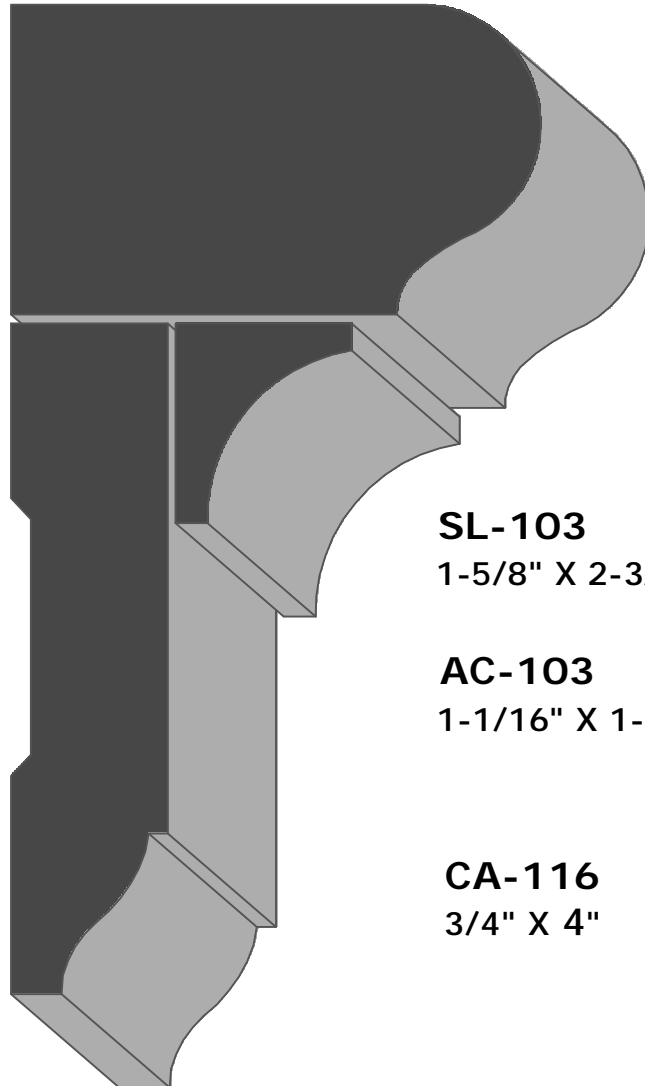

CANADIAN

CUSTOM WOOD MOULDING LTD.

BA-109
3/4" X 9"

SM-102
1/2" X 1-1/2"

BB-108 1-1/2" X 1-13/16"
CA-116 3/4" X 4"

SL-103
1-5/8" X 2-3/4"

AC-103
1-1/16" X 1-1/16"

CA-116
3/4" X 4"