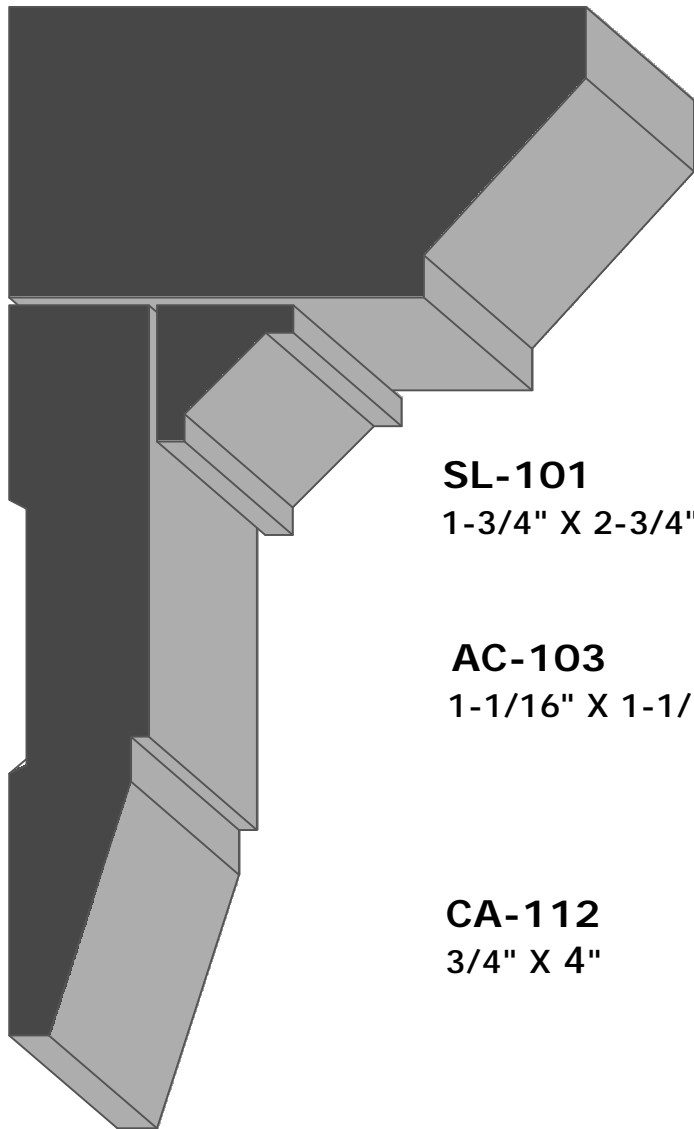

CANADIAN

CUSTOM WOOD MOULDING LTD.

BA-118
3/4" X 9"

SM-104
1/2" X 1-1/2"

CA-112 3/4" X 4"

BB-105 1-1/2" X 1-3/4"

SL-101
1-3/4" X 2-3/4"

AC-103
1-1/16" X 1-1/16"

CA-112
3/4" X 4"