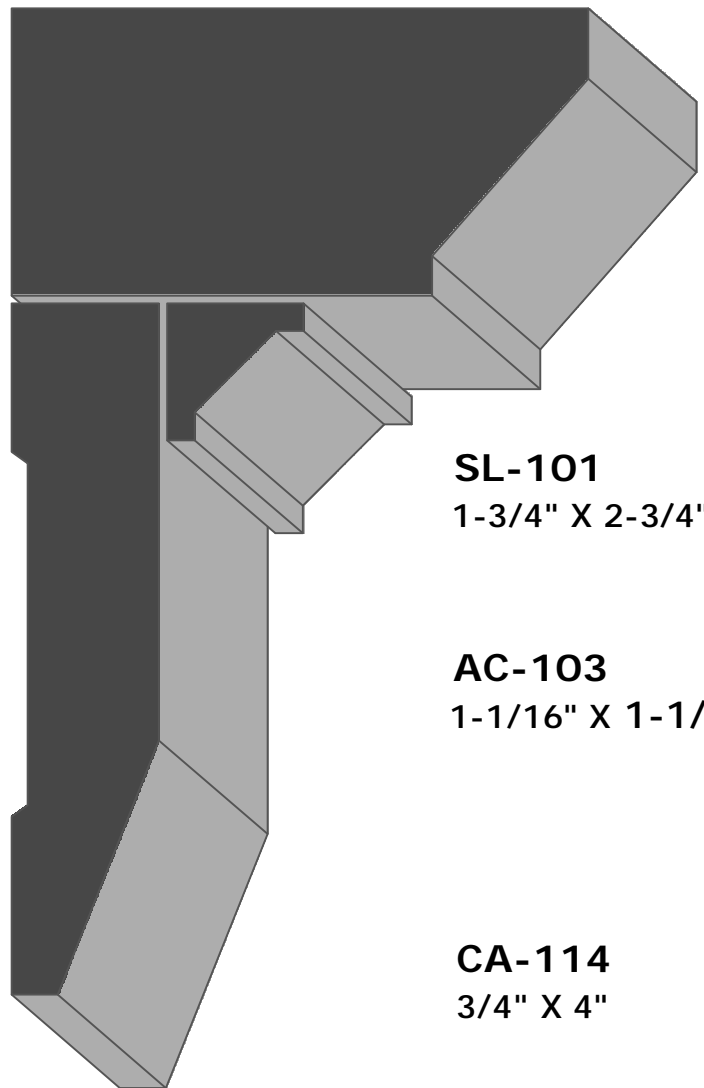

CANADIAN
CUSTOM WOOD MOULDING LTD.

BA-106
3/4" X 9"

SM-112
1/2" X 1-1/2"

BB-103 1-1/2" X 1-3/4"
CA-114 3/4" X 4"

SL-101
1-3/4" X 2-3/4"

AC-103
1-1/16" X 1-1/16"

CA-114
3/4" X 4"