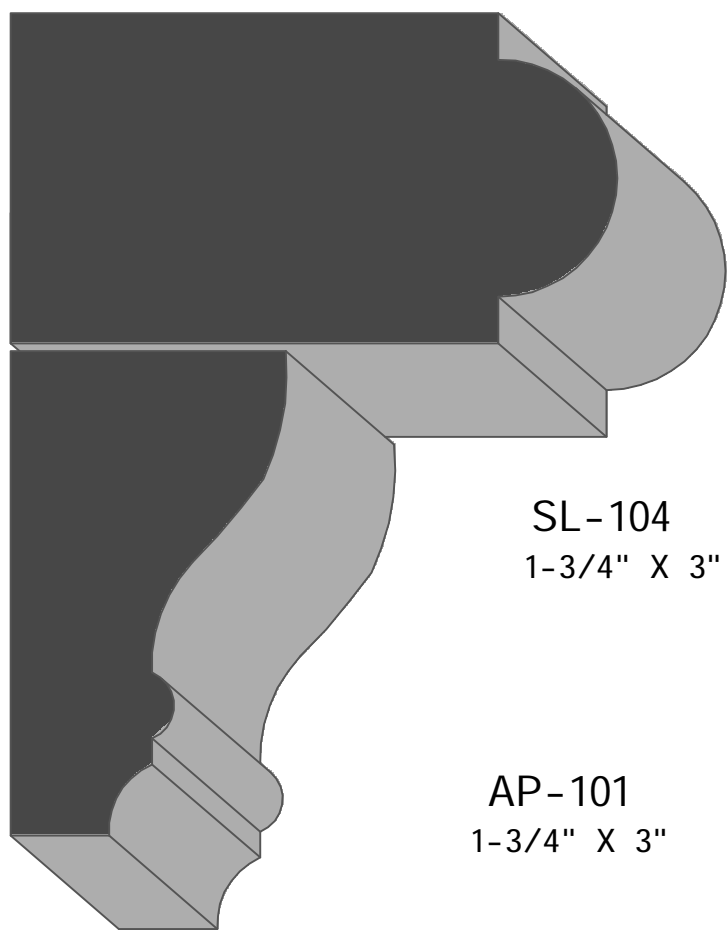

CANADIAN
CUSTOM WOOD MOULDING LTD.

BA-121
7/8" X 9"

CA-121 7/8" X 3-1/2"
BB-104 7/8" X 1-11/16"

SM-110
9/16" X 1-5/8"

SL-104
1-3/4" X 3"

AP-101
1-3/4" X 3"