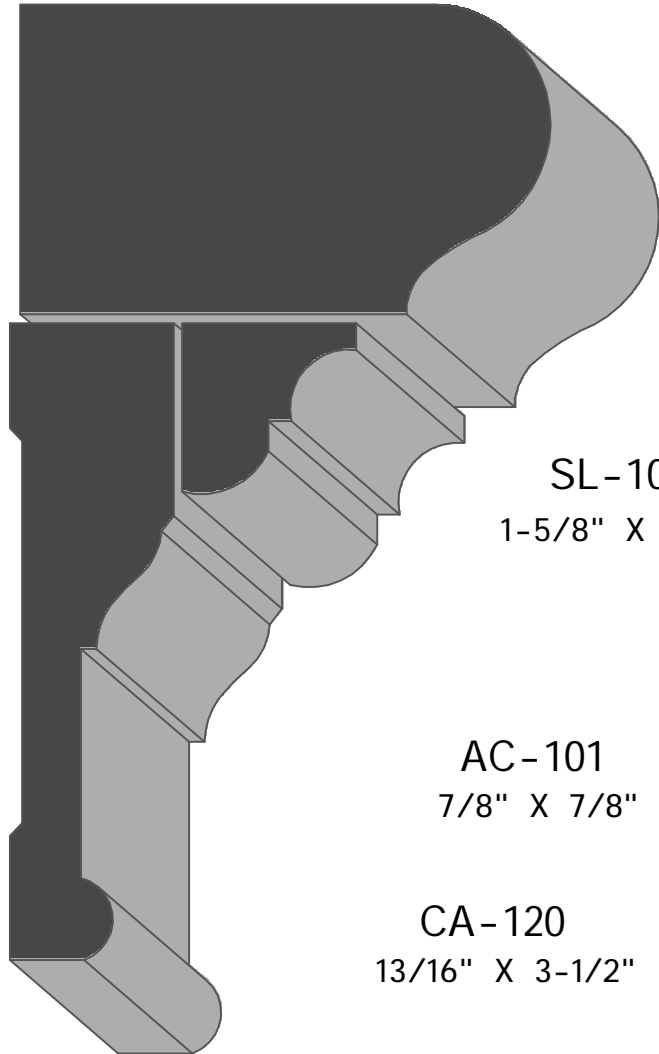

CANADIAN
CUSTOM WOOD MOULDING LTD.

BA-117
13/16" X 9"

SM-111
5/8" X 1-1/2"

CA-120 13/16" X 4"
BB-104 7/8" X 1-5/8"

SL-103
1-5/8" X 2-3/4"

AC-101
7/8" X 7/8"

CA-120
13/16" X 3-1/2"