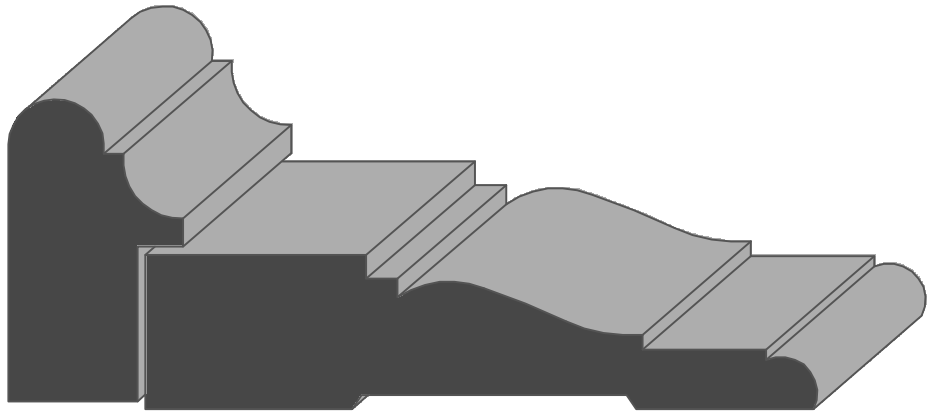

# CANADIAN

CUSTOM WOOD MOULDING LTD.

BA-108  
13/16" X 9"

SM-110  
9/16" X 1-5/8"

CA-119    13/16" X 3-1/2"  
BB-104    7/8" X 1-11/16"

SL-104  
1-3/4" X 3"

AP-102  
1-3/4" X 3" - 1/4"