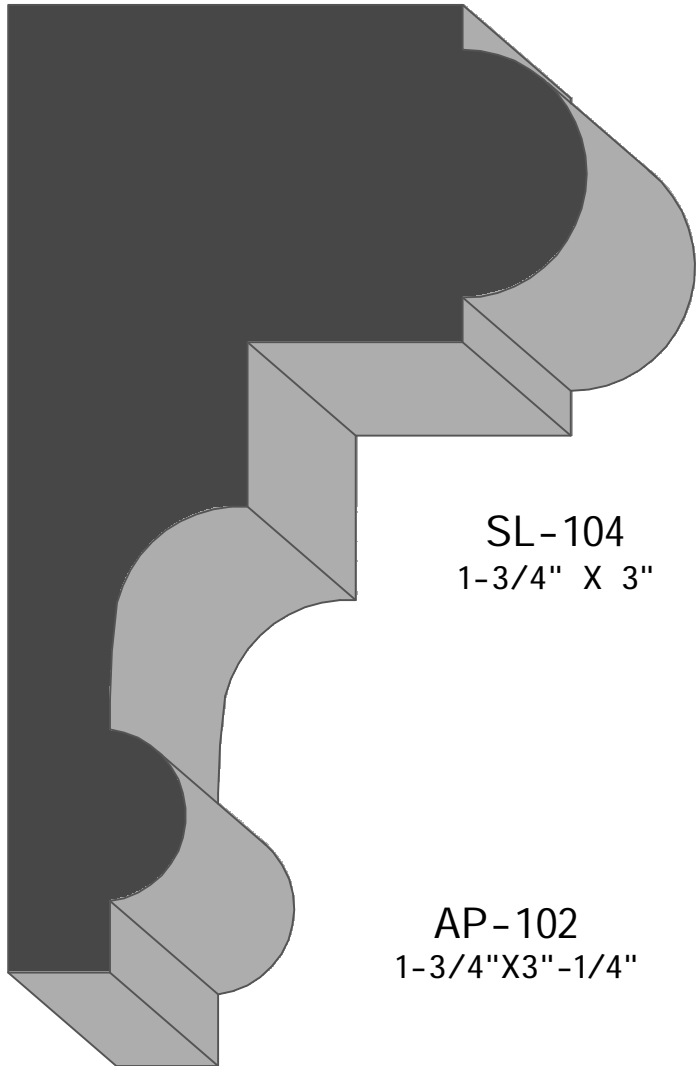

# CANADIAN

CUSTOM WOOD MOULDING LTD.

BA-108  
13/16" X 9"

SM-110  
9/16" X 1-5/8"

CA-119    13/16" X 3-1/2"  
BB-104    7/8" X 1-11/16"

SL-104  
1-3/4" X 3"

AP-102  
1-3/4" X 3" - 1/4"