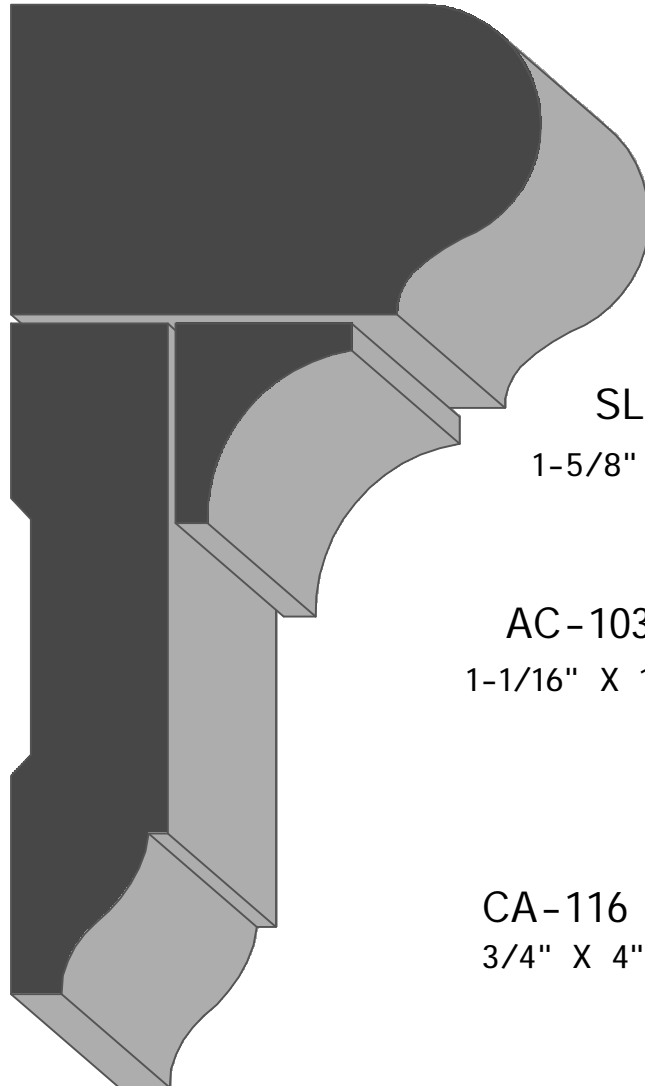

CANADIAN

CUSTOM WOOD MOULDING LTD.

BA-109
3/4" X 9"

SM-102
1/2" X 1-1/2"

BB 104 7/8" X 1-9/16"
CA-116 3/4" X 4"

SL-103
1-5/8" X 2-3/4"

AC-103
1-1/16" X 1-1/16"

CA-116
3/4" X 4"