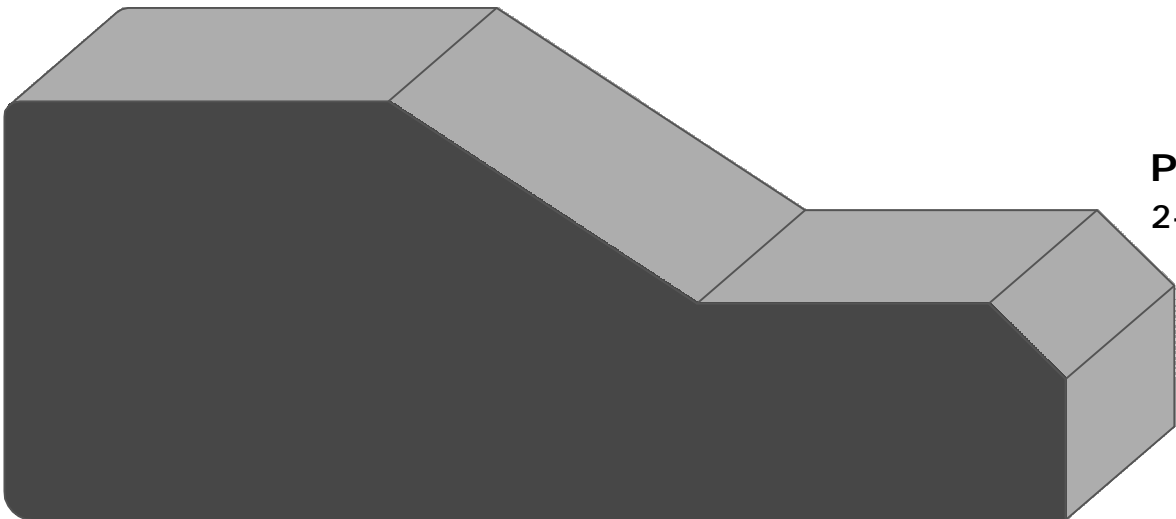

**CANADIAN**  
CUSTOM WOOD MOULDING LTD.

**PL-100**  
1/4" X 4-3/8"

**PL-101**  
1-3/4" X 4-3/8"

**PL-102**  
1-3/4" X 4-3/8"

**PL-103**  
2-1/8" X 5-1/2"

**CANADIAN**  
CUSTOM WOOD MOULDING LTD.

**SL-100** 1-3/4" X 2-1/2"

**SL-101** 1-3/4" X 2-3/4"

**SL-102** 1-3/8" X 2-3/4"

**SL-105** 1-3/4" X 3-1/2"

**SL-104** 1-3/4" X 3"

**SL-103** 1-5/8" X 2-3/4"