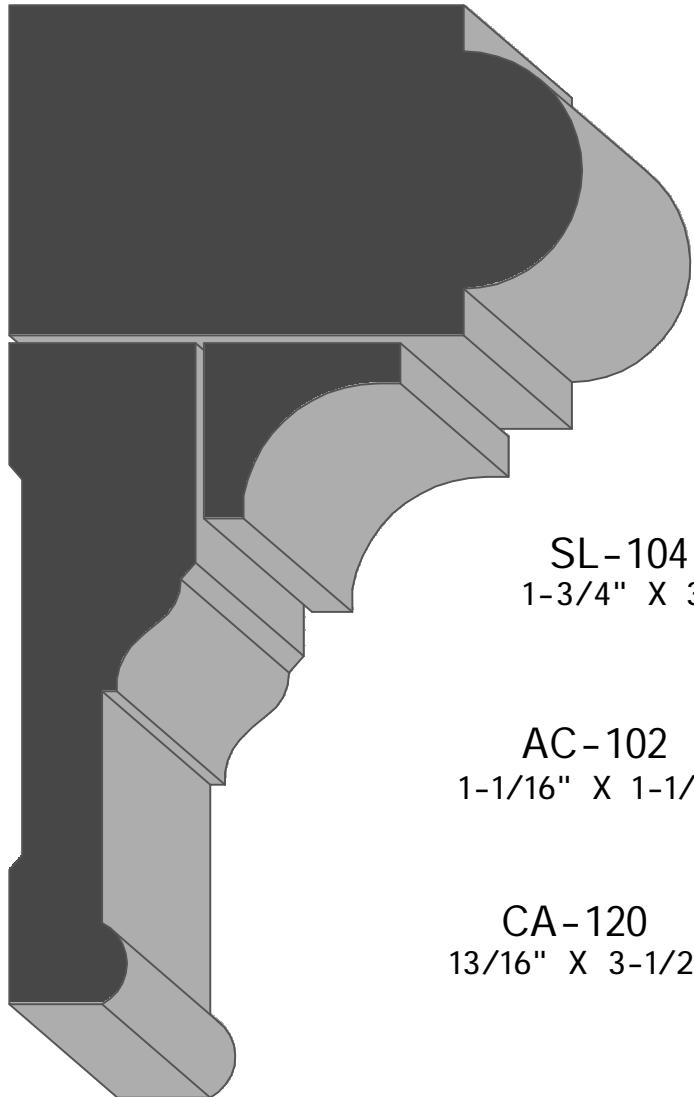

CANADIAN

CUSTOM WOOD MOULDING LTD.

BA-110
7/8" X 9"

SM-111
9/16" X 1-1/2"

CA-120 13/16" X 4"

BB-107 1-1/2" X 1-3/4"

SL-104
1-3/4" X 3"

AC-102
1-1/16" X 1-1/16"

CA-120
13/16" X 3-1/2"