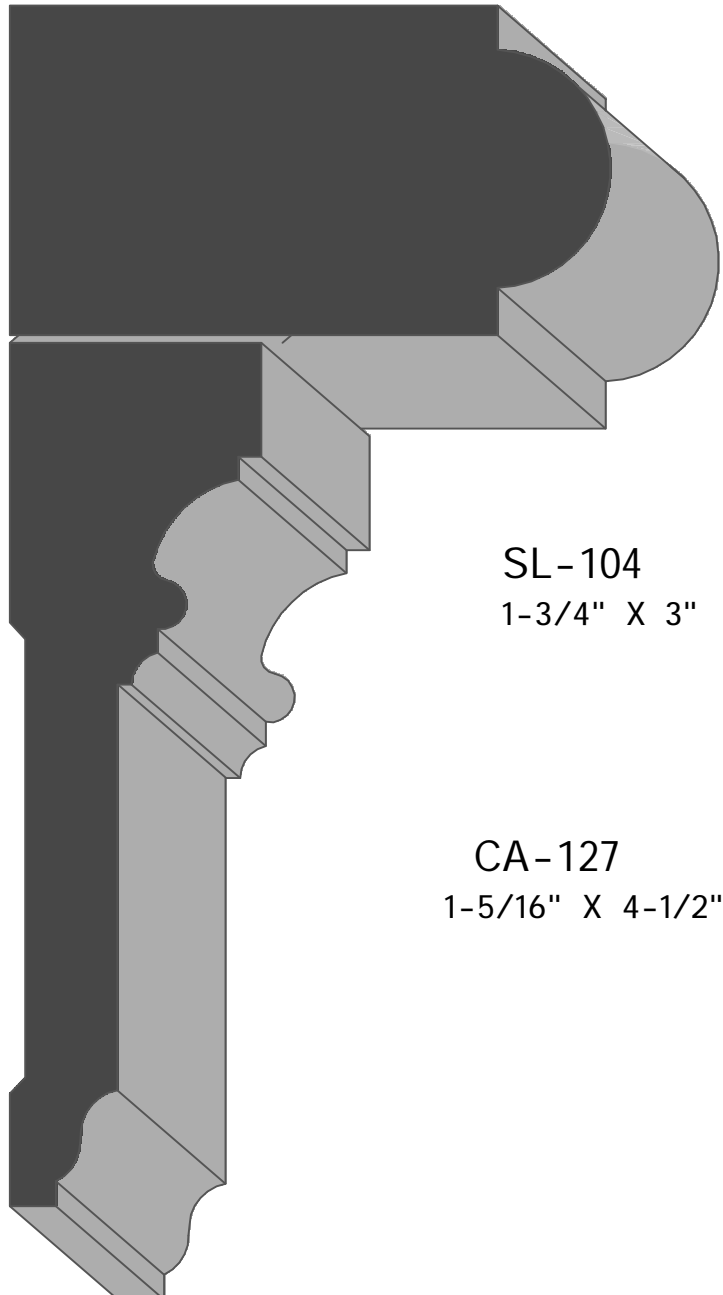

CANADIAN

CUSTOM WOOD MOULDING LTD.

BA-122
7/8" X 9"

SM-113
3/8" X 1-3/4"

CA-127 1-5/16" X 4-1/2"

SL-104
1-3/4" X 3"

CA-127
1-5/16" X 4-1/2"