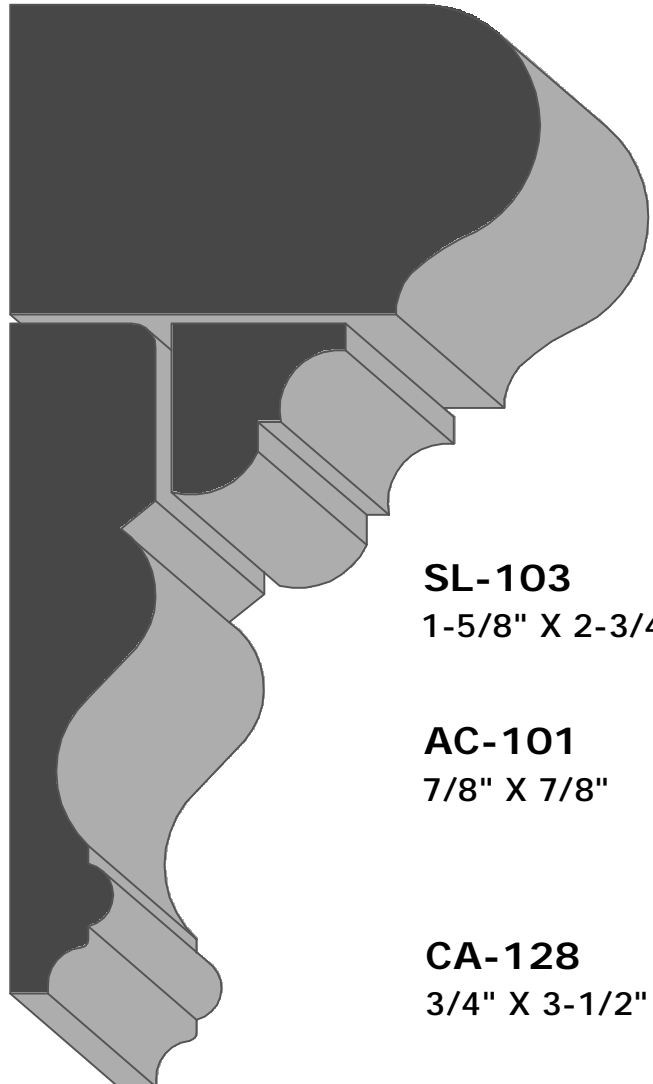

CANADIAN

CUSTOM WOOD MOULDING LTD.

BA-119
7/8" X 9"

SM-110
9/16" X 1-5/8"

CA-128 3/4" X 3-1/2"

BB-108 1-1/2" X 1-13/16"

SL-103
1-5/8" X 2-3/4"

AC-101
7/8" X 7/8"

CA-128
3/4" X 3-1/2"