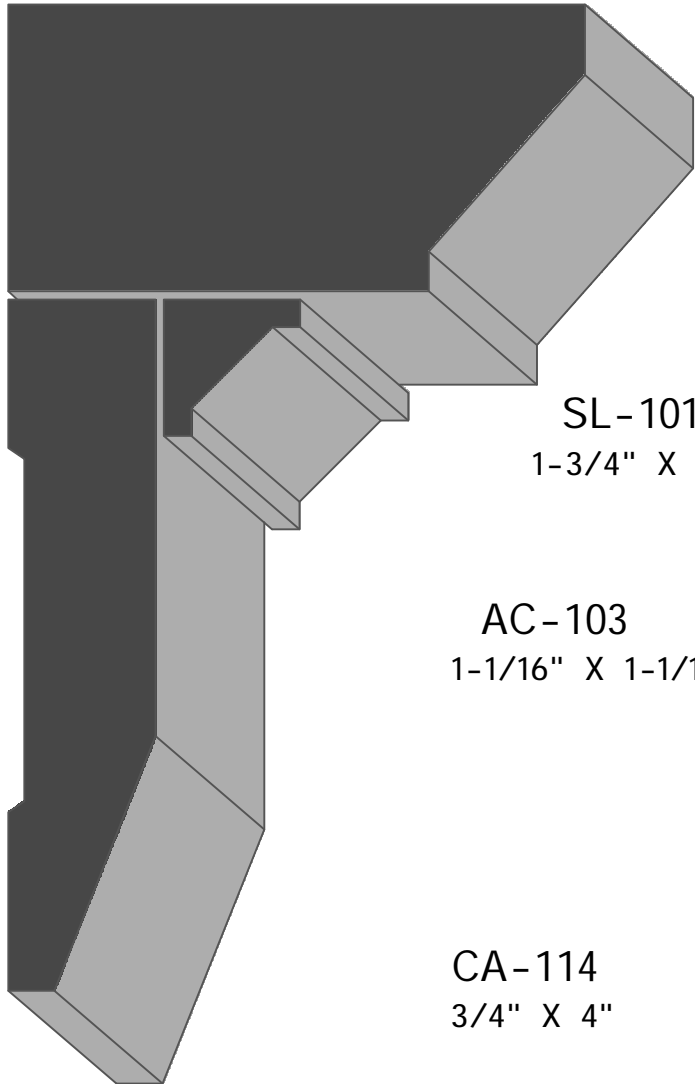

CANADIAN
CUSTOM WOOD MOULDING LTD.

BA-106
3/4" X 9"

SM-112
1/2" X 1-1/2"

BB-100 3/4" X 1-3/8"
CA-114 3/4" X 4"

SL-101
1-3/4" X 2-3/4"

AC-103
1-1/16" X 1-1/16"

CA-114
3/4" X 4"